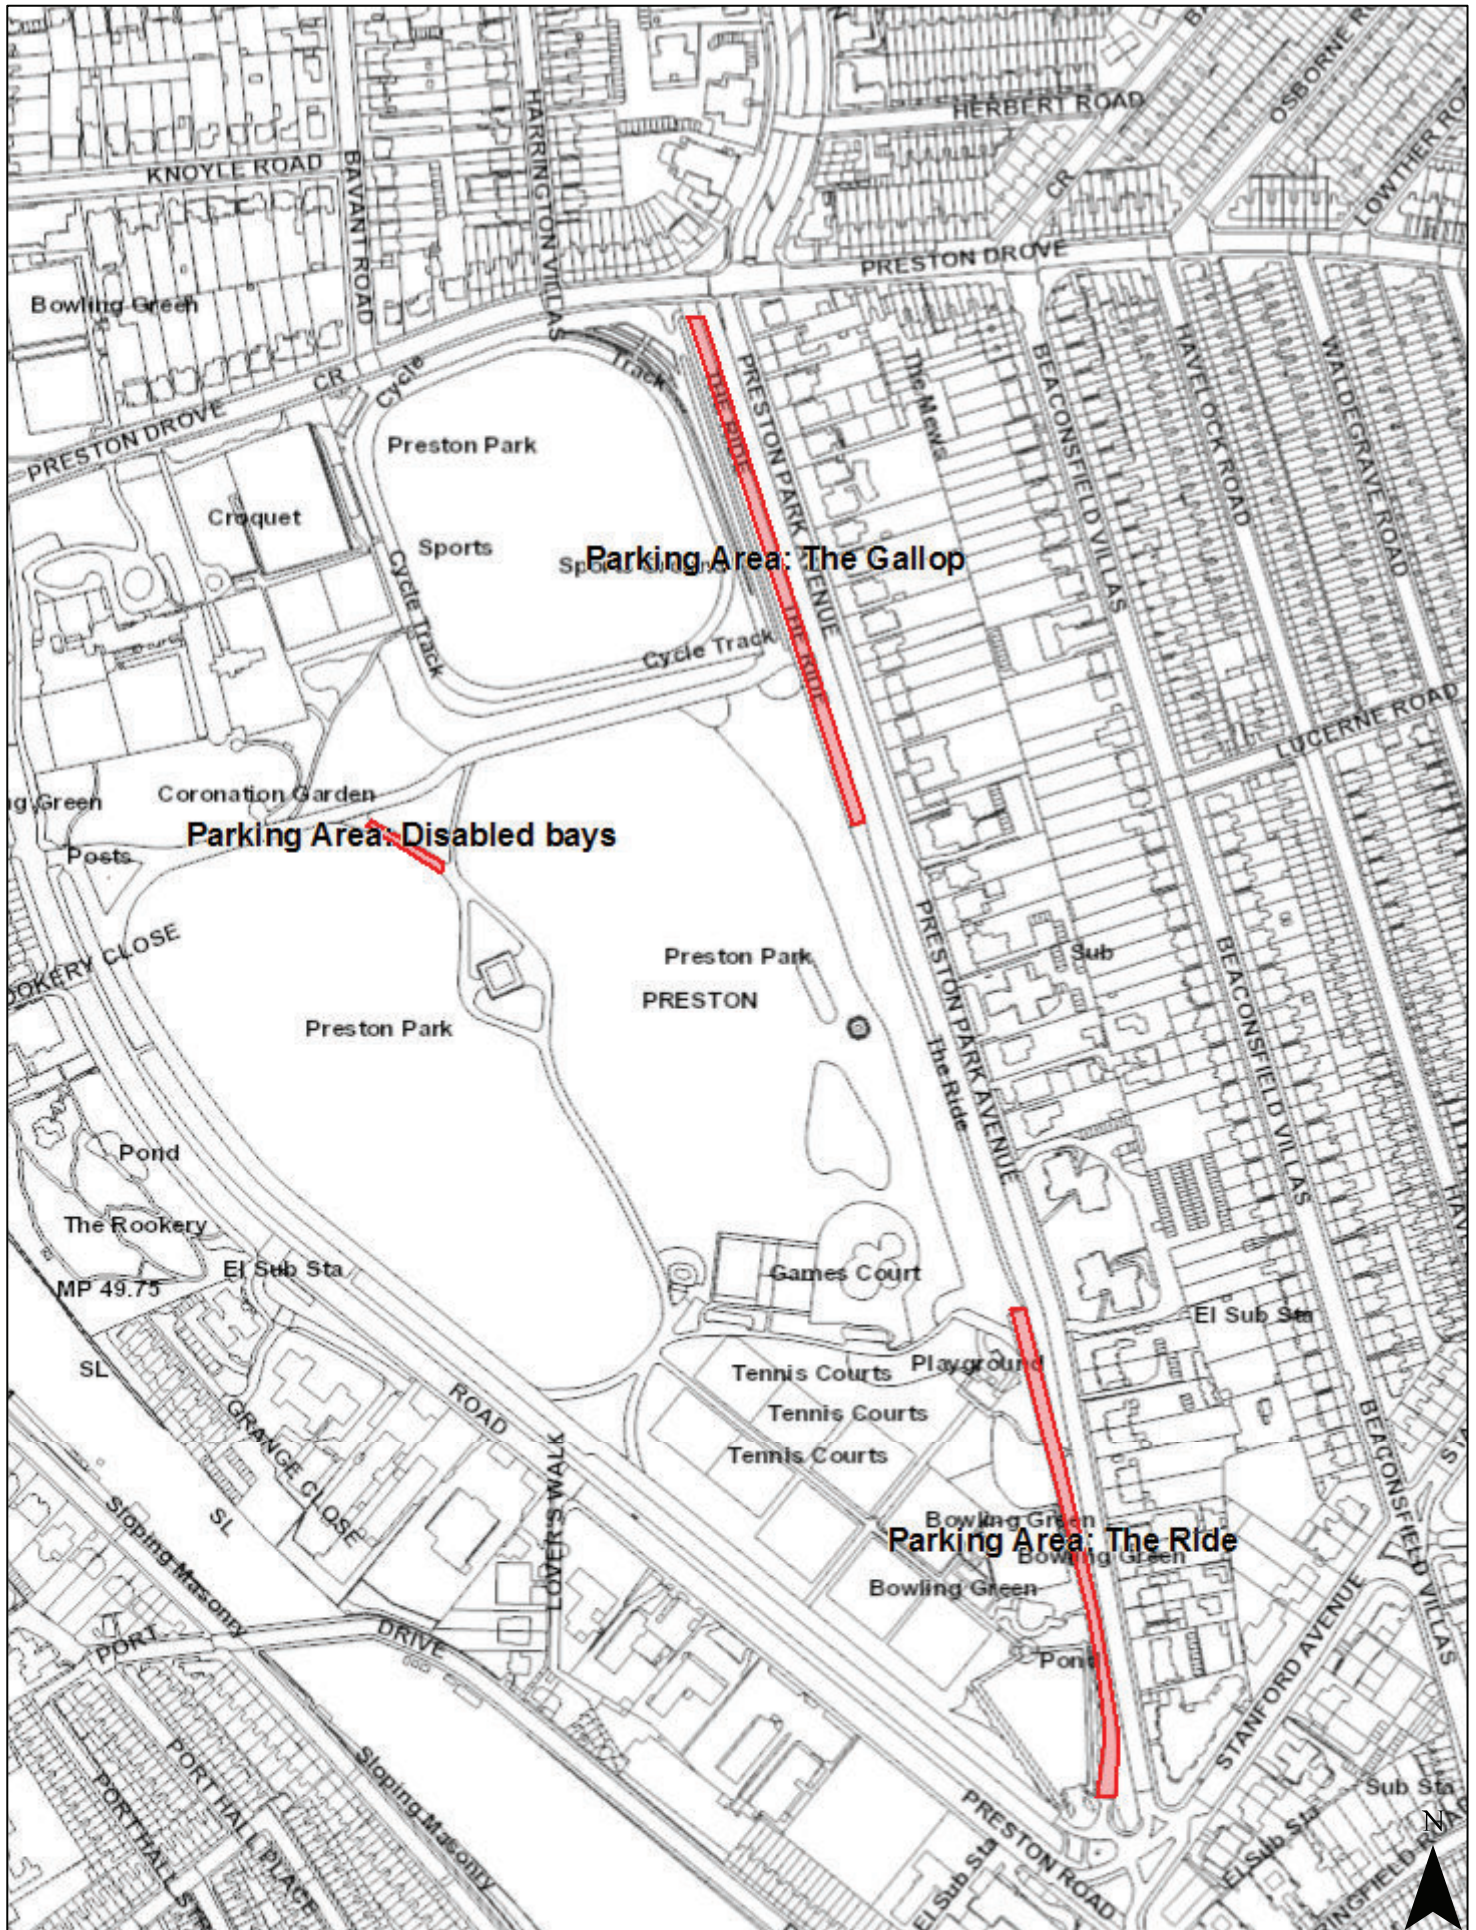

Preston Park Parking Area - Proposed

© Crown Copyright. All rights reserved. Licence: 100020999, Brighton & Hove City Council. 2011. © Cities Revealed.

**Brighton & Hove
City Council**

Scale 1:4,000